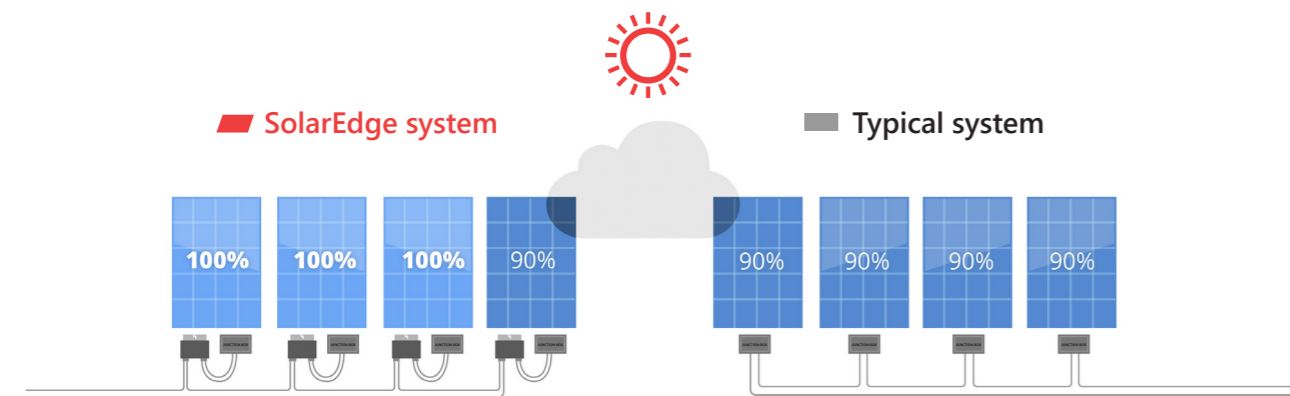

# Why Choose a SolarEdge System to Power Your Home?

With traditional inverters, the weakest module reduces the performance of all modules. With SolarEdge, each module produces the maximum energy, and power losses are eliminated.