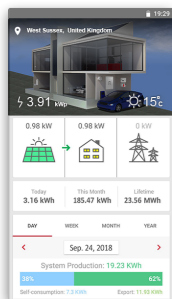

Monitoring platform

- Free real-time monitoring of every module in your system
- Monitoring of PV production, consumption and self-consumption, smart energy, as well as battery and EV charging levels
- Automatic alerts
- Access from your mobile device, anytime, anywhere