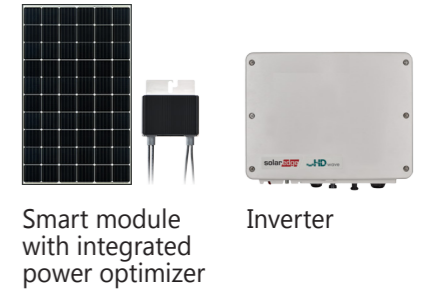

## How Does Solar Energy Work?

- 1 Solar modules, convert sunlight into clean DC electricity.
- 2 A solar inverter converts the DC electricity into grid-compliant AC electricity to power the home.
- 3 Utility power is provided when needed e.g. at night or during peak demand periods. Excess electricity can also be exported to the utility for credit or revenue, depending on the available solar scheme.

## Optimize your PV system with SolarEdge

SolarEdge achieves higher PV production than traditional systems. Each SolarEdge solar module on your roof is integrated with a power optimizer, for maximized output. A smart inverter manages your PV system, and supports future upgrades to extended capabilities such as battery storage, EV charging, and smart energy.