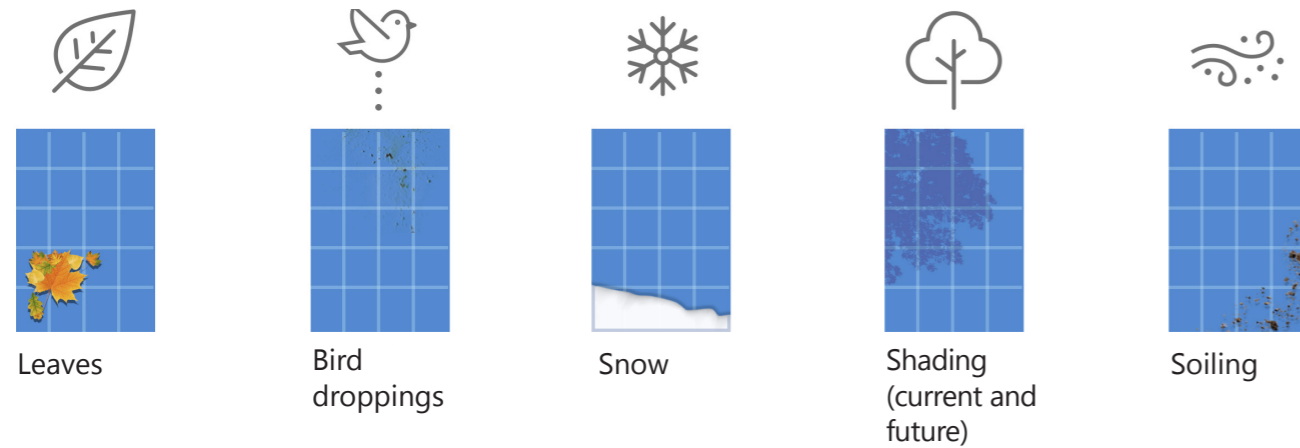

Why Choose a SolarEdge System to Power Your Home?

More energy from the sun

More power = more savings on your electricity bill

In a PV system, each module has an individual maximum power point. Differences between modules introduce power losses and can lead to underperformance of the entire system over time.

With traditional inverters, the weakest module reduces the performance of all modules. With SolarEdge, each module produces the maximum energy, and power losses are eliminated.