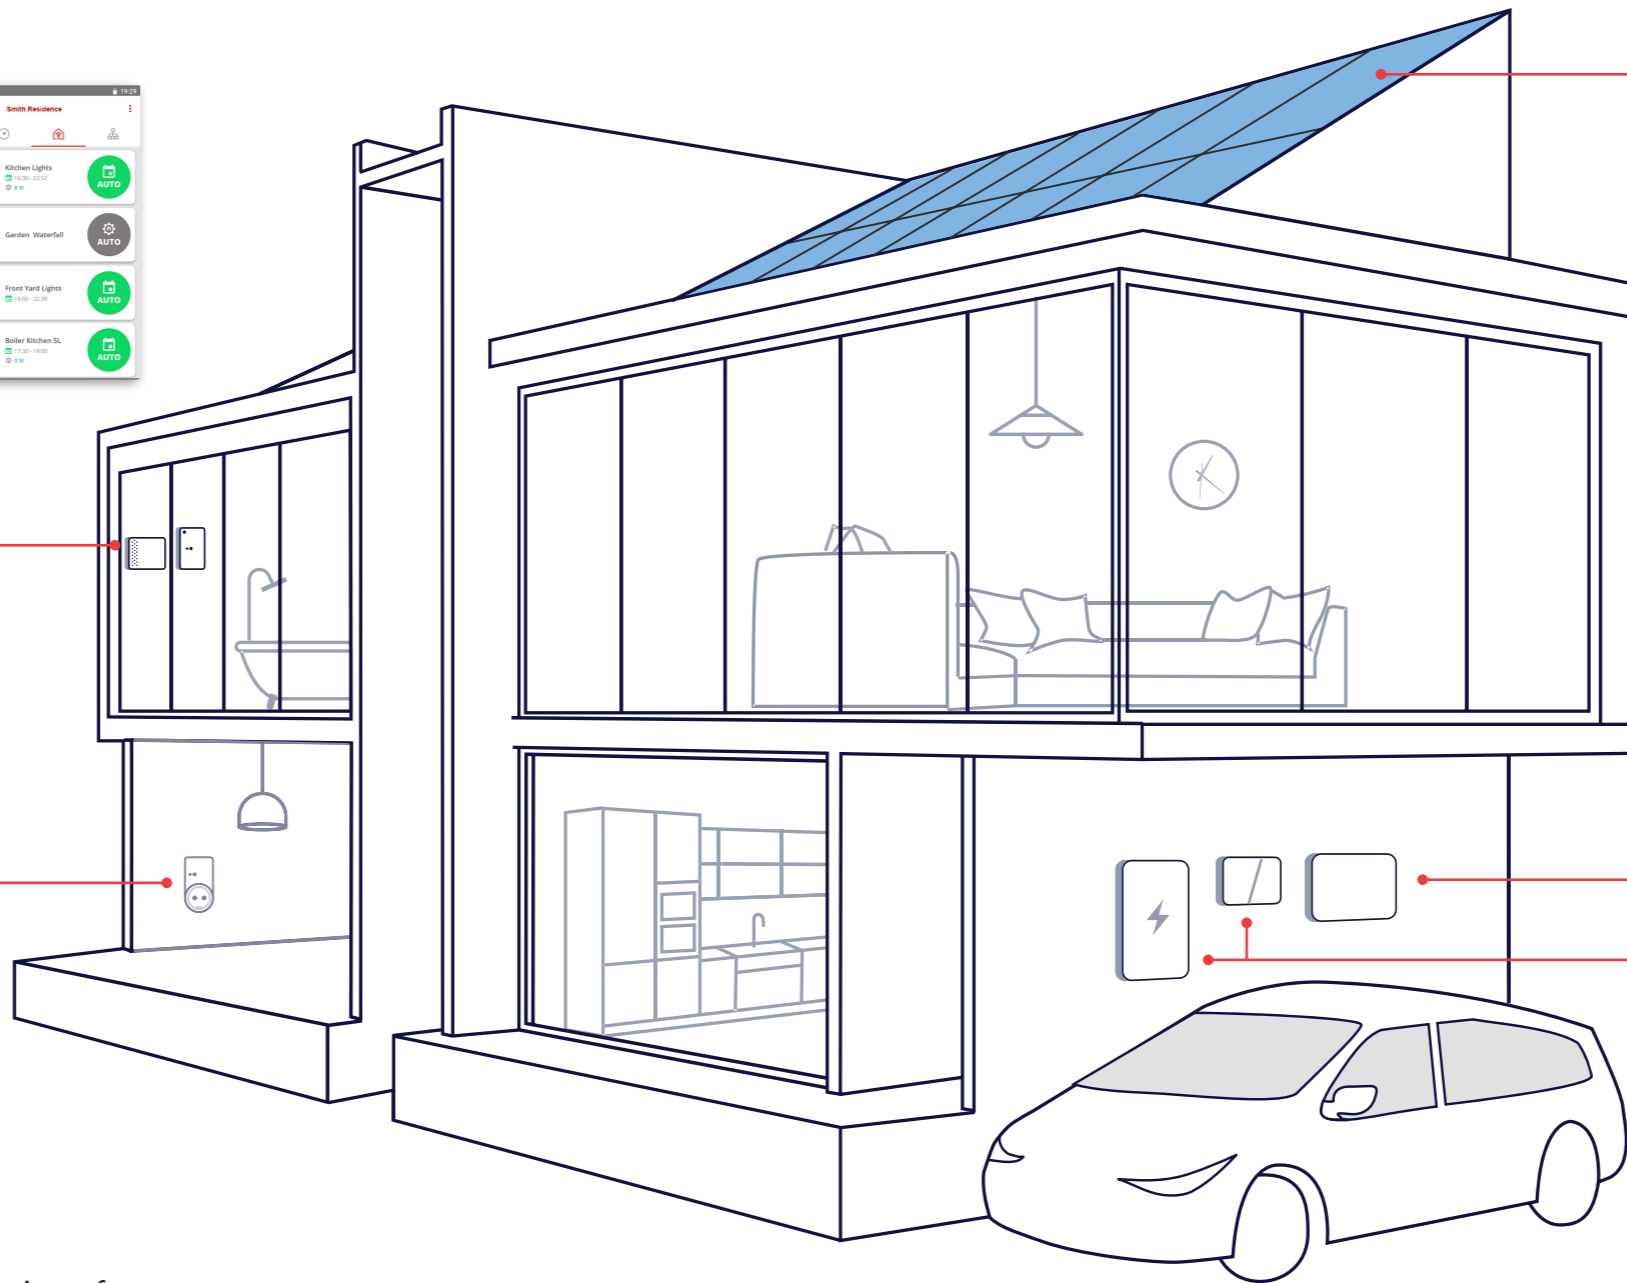

## Smart energy

- Utilize excess solar energy to power heat pumps, to heat water, or to power lights and other typical home appliances
- Automatic, on-the-go control of your devices via SolarEdge's monitoring platform

Smart energy hot water

Smart energy relay

Smart energy socket

## Power optimizer

- Integrated with each SolarEdge smart module on the roof, for increased module output, enhanced system safety, and real-time module information
- Can also be installed on third-party modules, converting them into smart modules