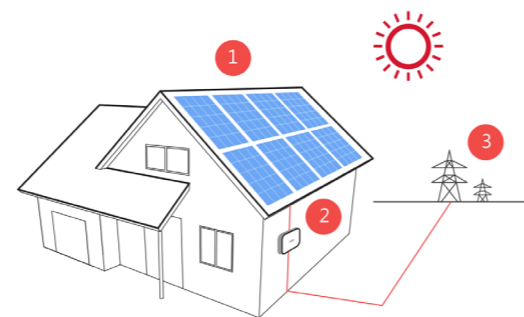

## It will save you money

Power your home with solar energy to reduce your electricity bills or earn revenue, depending on your local solar scheme.

## It's a smart, long-term investment

Install solar to enhance your property value and mitigate the effect of rising electricity costs.

## How Does Solar Energy Work?

- 1 Solar modules, convert sunlight into clean DC electricity.
- 2 A solar inverter converts the DC electricity into grid-compliant AC electricity to power the home.
- 3 Utility power is provided when needed e.g. at night or during peak demand periods. Excess electricity can also be exported to the utility for credit or revenue, depending on the available solar scheme.

## Inverter

- The brains of the PV system
- Efficiently converts DC energy to AC electricity for use in your home and utility grid
- Manages system production, battery power, EV charging, and smart energy